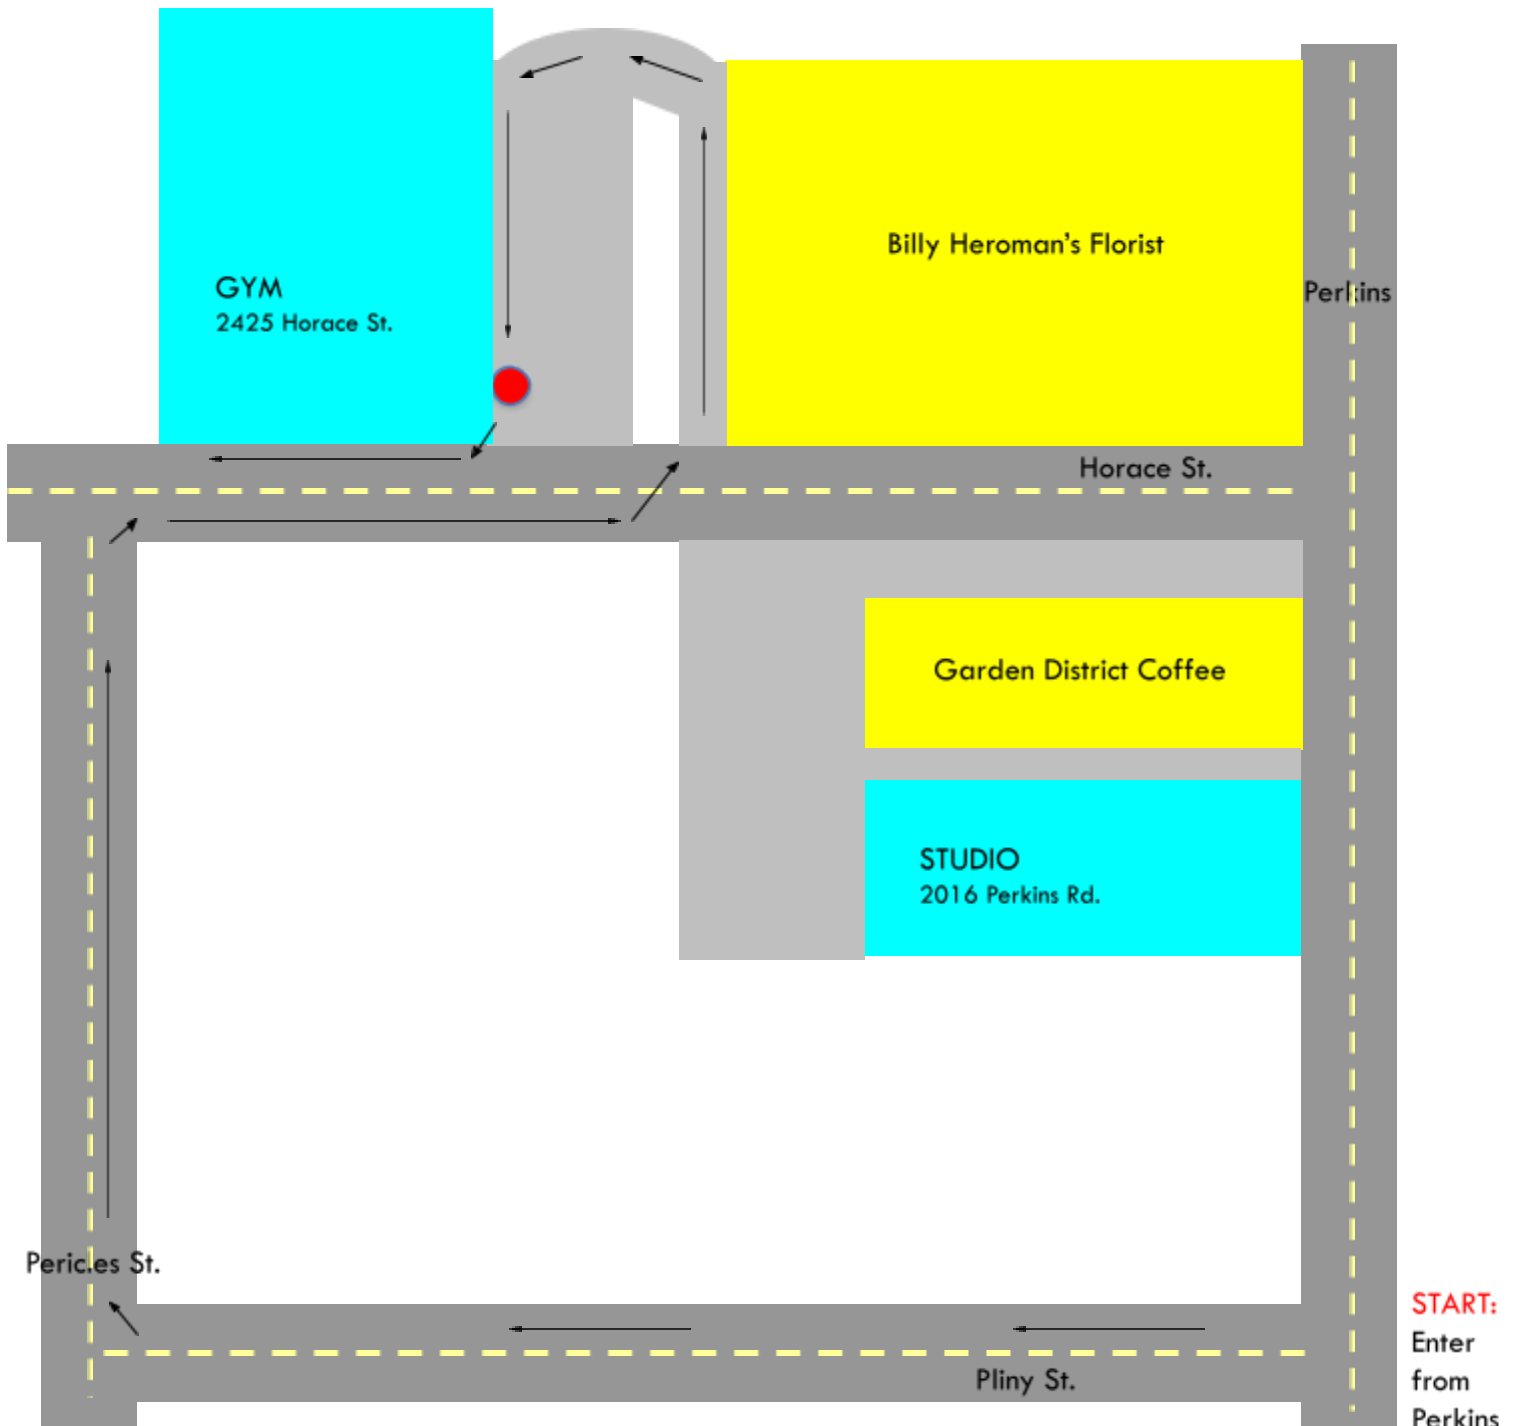

Of Moving Colors – Kick It Out

Drop Off / Pick up Map

Please note:

Drop off and pick up for **all classes** will be in the same place indicated below.

STEP BY STEP:

- Turn off of Perkins Rd. onto Pliny St.
- Turn R onto Pericles
- Turn R onto Horace
- Turn L into horseshoe carpool by Dumpster and follow around
- Pick up at RED DOT
- Exit R out of Gym parking lot